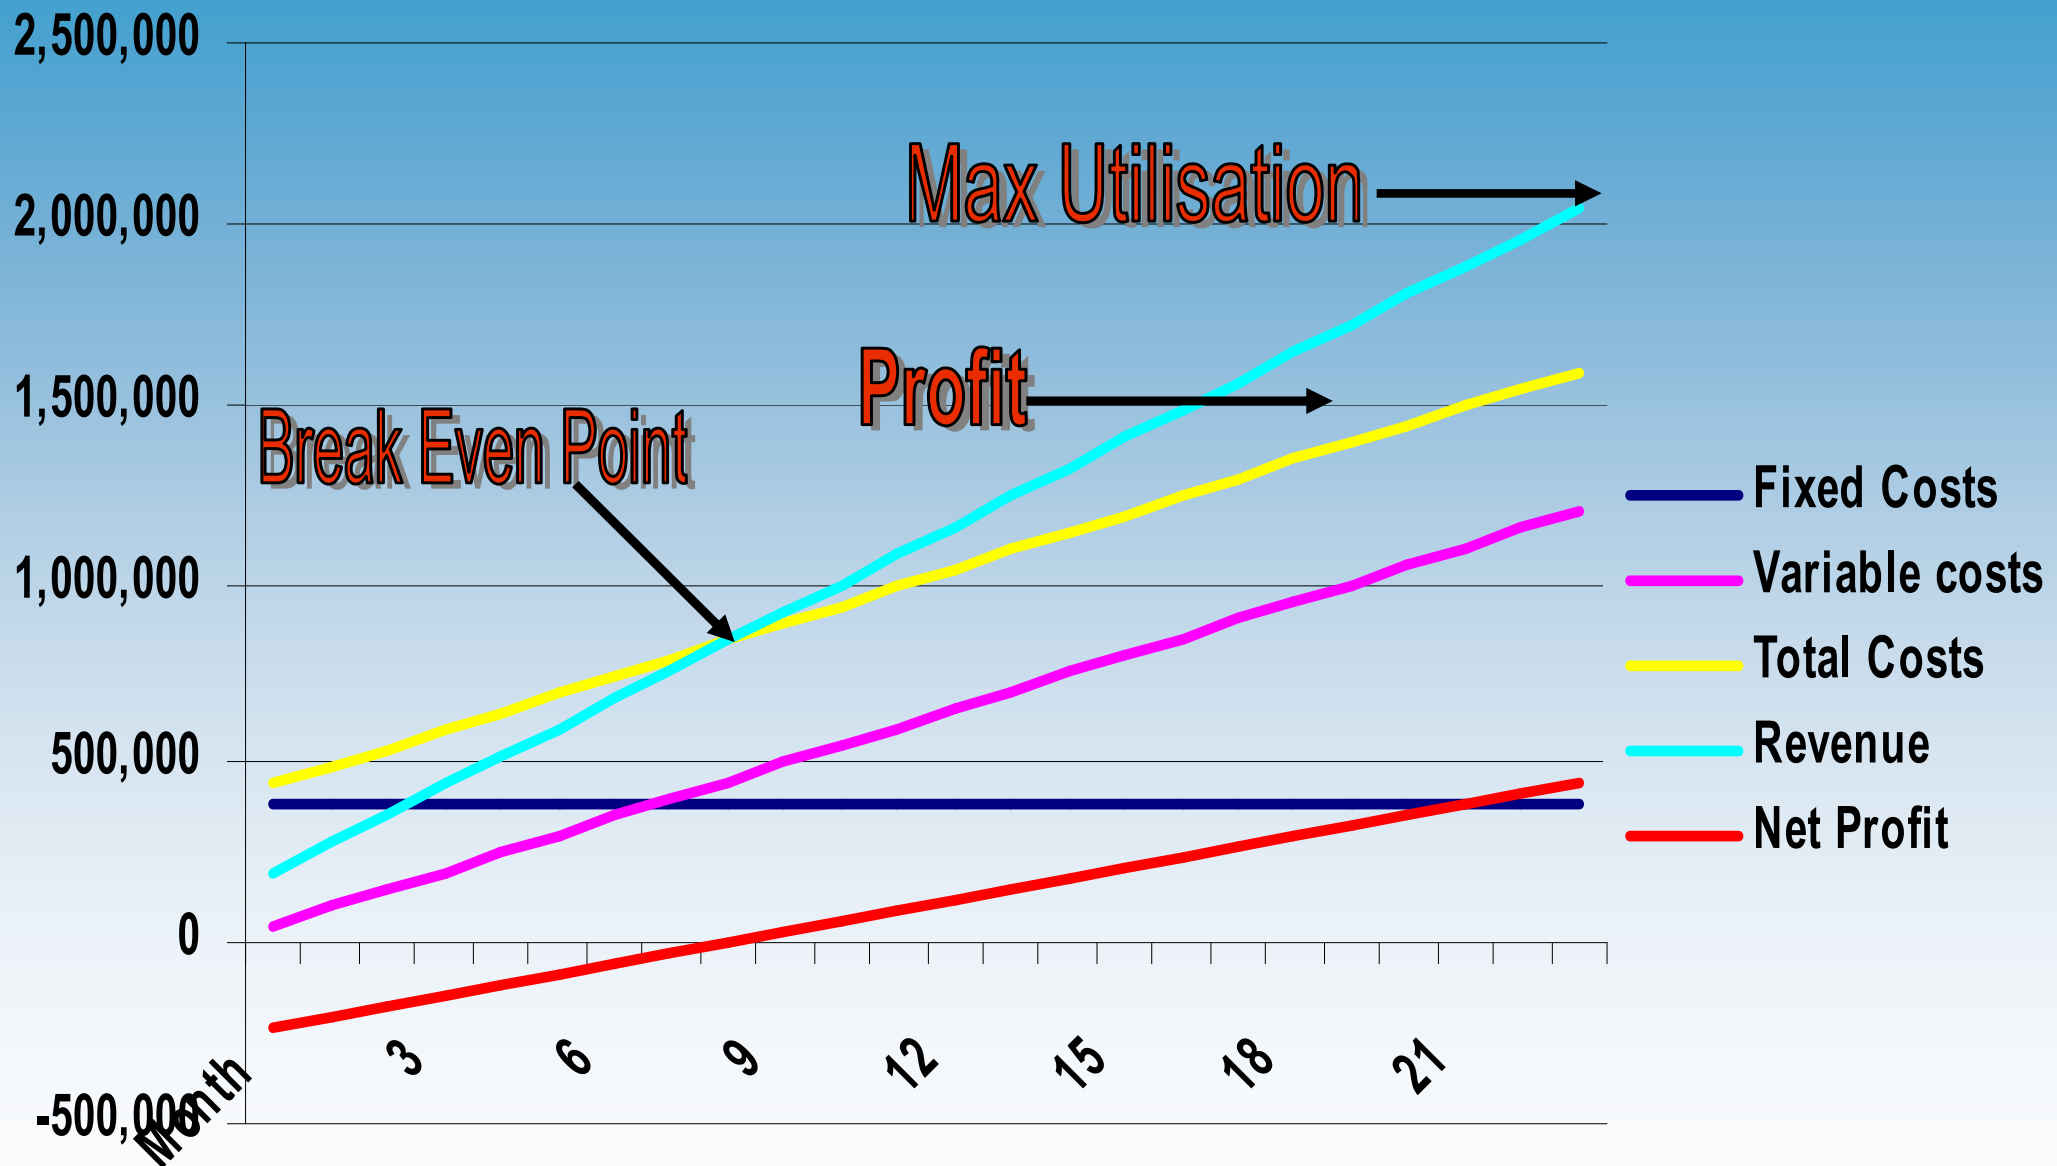

# Understanding your Break-Even ...

**Aspire Management Services**

*Creating Sustainable Wealth for Business Owners throughout Scotland*

t: 0800 055 6343 e: info@aspiremanagement.co.uk w: www.aspiremanagement.co.uk